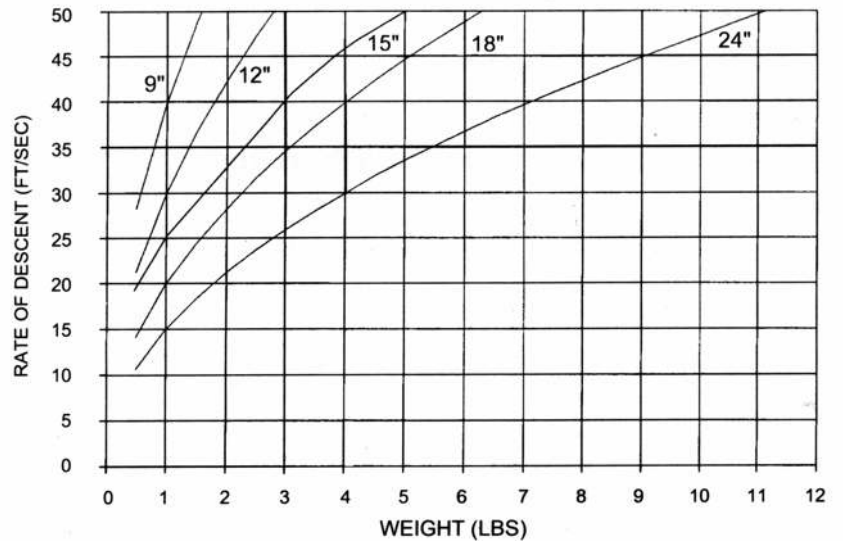

www.siriusrocketry.com

DESCENT RATE CHARTS FOR TOP FLIGHT RECOVERY ROUND PARACHUTES

Use these descent rate charts to help choose the size of your parachute. Remember, these are rough estimates since things like atmospheric pressure, altitude, wind speed and temperature (among other things) can affect descent rates.

Top Flight Recovery recommends descent rate targets to fall between 17-22 feet per second (FT/SEC).

Top Flight Recovery Ripstop Nylon Parachutes are available in regular and thin-mil at Sirius Rocketry.

Sirius Rocketry
- "For The Serious Rocketeer"

T.F.R. ROUND PARACHUTES - SMALL
APPARENT CD = 1.09

T.F.R. ROUND PARACHUTES - MEDIUM
APPARENT CD = 1.34

T.F.R. ROUND PARACHUTES - LARGE
APPARENT CD = 1.40