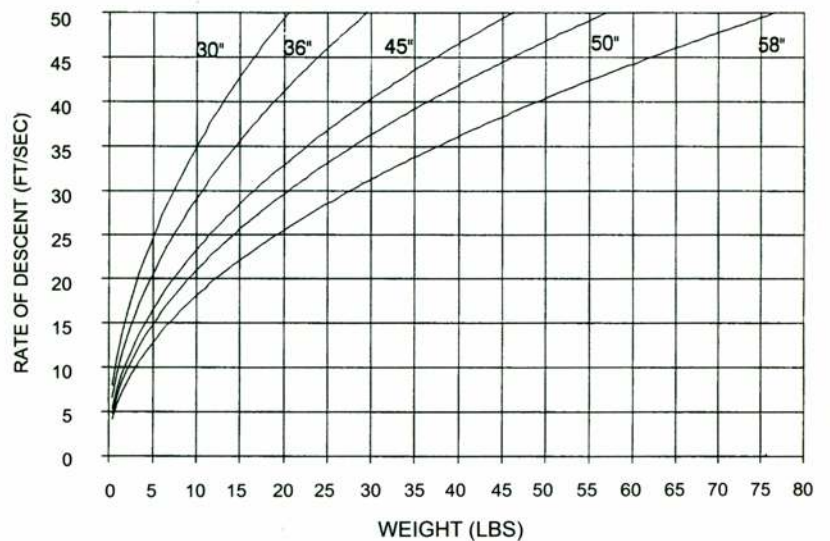

www.siriusrocketry.com

DESCENT RATE CHARTS FOR TOP FLIGHT RECOVERY ROUND PARACHUTES

Use these descent rate charts to help choose the size of your parachute. Remember, these are rough estimates since things like atmospheric pressure, altitude, wind speed and temperature (among other things) can affect descent rates.

Top Flight Recovery recommends descent rate targets to fall between 17-22 feet per second (FT/SEC).

Top Flight Recovery Ripstop Nylon Parachutes are available in regular and thin-mil at Sirius Rocketry.

Sirius Rocketry
- "For The Serious Rocketeer"

T.F.R. ROUND PARACHUTES - SMALL
APPARENT CD = 1.09

T.F.R. ROUND PARACHUTES - MEDIUM
APPARENT CD = 1.34

T.F.R. ROUND PARACHUTES - LARGE
APPARENT CD = 1.40